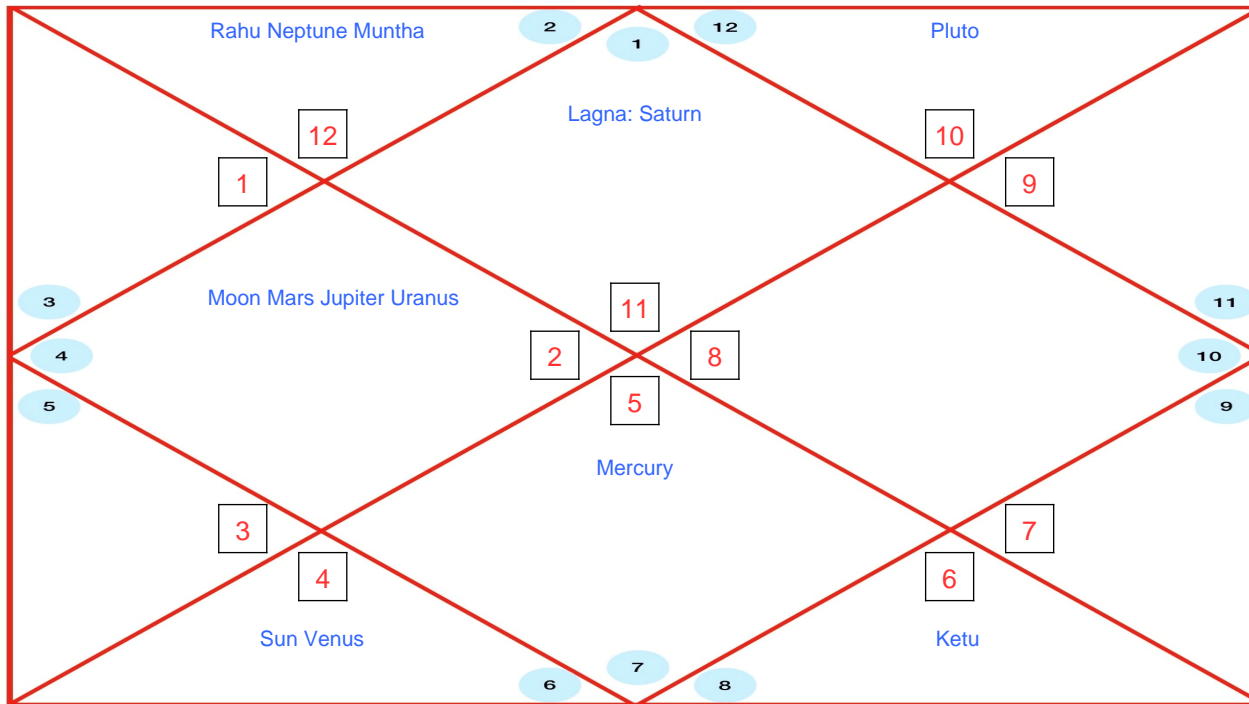

Person Name:	Miss Smita Shah	Birth Date:	July 30, 1932
Standard Birth Time:	6 Hr 58 Min 0 Sec	Gender:	Female
Birth Place:	Vadodara - Alkapuri - (390007), Gujarat,	War time correction hour:	0
Latitude of Birth Place:	22 Deg 31 Min 25 Sec (North)	Summer time correction hour:	0
Longitude of Birth Place:	73 Deg 17 Min 71 Sec (East)	Std. Meridian of Birth Place:	82 Deg 30 Min 0 Sec (East)
Local Time:	6 Hr 21 Min 12 Sec	Greenwich Time:	1 Hr 28 Min 0 Sec
Sidereal Time:	2 Hr 51 Min 7 Sec	Meridian Center:	22 Deg 20 Min 8 Sec
Ascendant (Lagna):	114 Deg 7 Min 33 Sec	Ayanansha:	22 Deg 54 Min 50 Sec
Sunrise at Standard Time:	6 Hr 11 Min 4 Sec	Sunset at Standard Time:	19 Hr 15 Min 6 Sec

Varsh-Pravesh Chart for Year : 2024

Numbers in the circle indicates House Number.

Numbers in the box indicates Rashi Number.

Your Lagna (Ascendant) is Kark (Cancer).
Your Rashi is Mithun (Gemini).

List of Rashi	List of House
1 - Mesh (Aries)	1 - Self (Tanu)
2 - Vrushabh (Taurus)	2 - Wealth (Arth)
3 - Mithun (Gemini)	3 - Brother (Sahaj)
4 - Kark (Cancer)	4 - Happiness (Sukh)
5 - Sinha (Leo)	5 - Son (Putra)
6 - Kanya (Virgo)	6 - Enemy (Shatru)
7 - Tula (Libra)	7 - Spouse (Jeevansathi)
8 - Vruschik (Scorpio)	8 - Longevity (Ayushya)
9 - Dhan (Sagittarius)	9 - Luck (Bhagya)
10 - Makar (Capricorn)	10 - Work (Karma)
11 - Kumbha (Aquarius)	11 - Profit (Labh)
12 - Meen (Pisces)	12 - Expense (Vyaya)